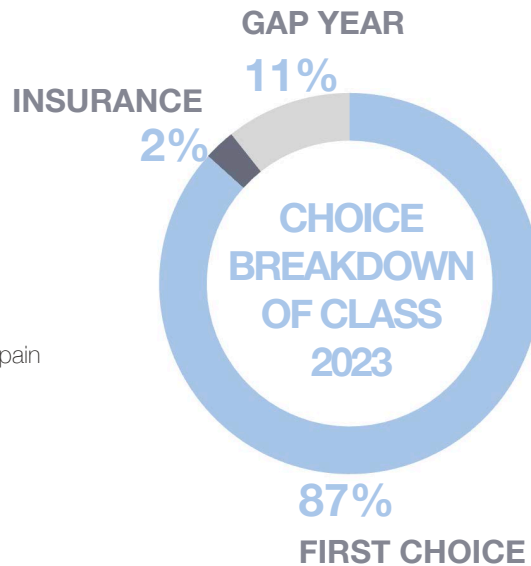

UNIVERSITY DESTINATION - SOUTHBANK GRADUATES 2023

UK

1. 1 City, University of London
2. 1 Cardiff University
3. 1 Durham University
4. 1 HULT University London
5. 4 King's College London
6. 2 London School of Economics & Political Science
7. 2 Loughborough University
8. 2 Queen Mary, University of London
9. 6 University College London
10. 1 University of Bath
11. 1 University of Cambridge
12. 2 University of Edinburgh
13. 2 University of Exeter
14. 1 University of Leeds
15. 1 University of Manchester
16. 4 University of the Arts London
17. 2 University of Warwick

WORLDWIDE

1. 3 IE University Madrid, Spain
2. 1 ICAI School Of Engineering Madrid, Spain
3. 1 University Of Bologna, Italy
4. 1 Simon Fraser University, Ca
5. 1 St Mary's University, Ca
6. 1 University Of Montreal, Ca
7. 1 Barnard College, US
8. 1 Babson University, US
9. 1 Claremont McKenna College, US
10. 1 Emory College, US
11. 1 George Washington University, US
12. 2 Georgetown University, US
13. 1 Grinnell College, US
14. 1 Indiana University, Bloomington, US
15. 2 Loyola Marymount University, US
16. 3 New York University, US
17. 1 Parsons School Of Design At The New School, US
18. 2 University Of Chicago, US
19. 1 University Of Georgia Atlanta, US
20. 1 University Of South Carolina, US