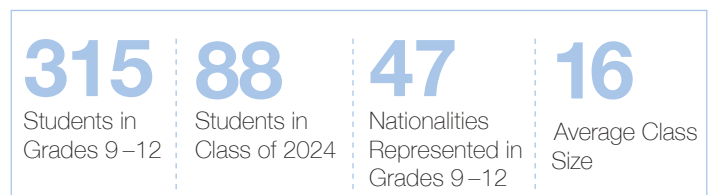

Our student body comprises a vibrant community of learners, with an enrollment of 168 students in the IB Diploma, and 343 in the Middle Years Program. Our students bring a wide range of international experiences, having lived in multiple countries and gained exposure to various curricular programs. While 27% of our students are UK nationals, the remainder comes from diverse backgrounds.

AUTHORISED TESTING CENTRES

ACCREDITATIONS

MEMBERSHIPS AND AFFILIATIONS

CLASS OF 2024 NATIONALITIES

UNIVERSITY DESTINATIONS 2023

ACADEMIC YEAR 2023/2024

UNIVERSITY DESTINATION - SOUTHBANK GRADUATES 2023

UK