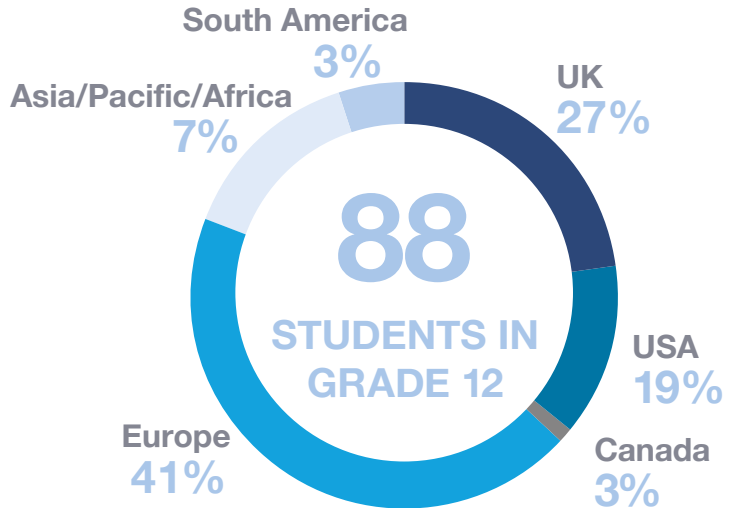

Our student body comprises a vibrant community of learners, with an enrollment of 168 students in the IB Diploma, and 343 in the Middle Years Program. Our students bring a wide range of international experiences, having lived in multiple countries and gained exposure to various curricular programs. While 27% of our students are UK nationals, the remainder comes from diverse backgrounds.

AUTHORISED TESTING CENTRES

ACCREDITATIONS

MEMBERSHIPS AND AFFILIATIONS

CLASS OF 2024 NATIONALITIES

UNIVERSITY DESTINATIONS 2023

ACADEMIC YEAR 2023/2024

UNIVERSITY DESTINATION - SOUTHBANK GRADUATES 2023

UK