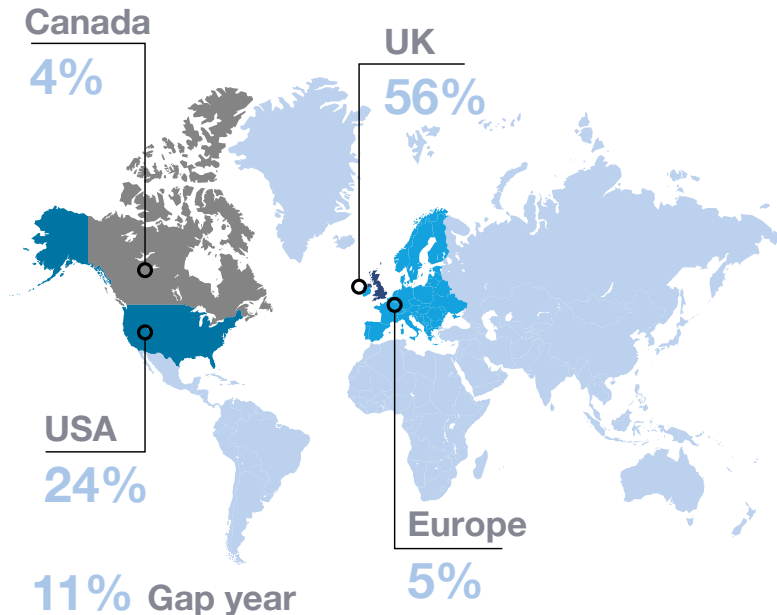

Our student body comprises a vibrant community of learners, with an enrollment of 168 students in the IB Diploma, and 343 in the Middle Years Program. Our students bring a wide range of international experiences, having lived in multiple countries and gained exposure to various curricular programs. While 27% of our students are UK nationals, the remainder comes from diverse backgrounds.

AUTHORISED TESTING CENTRES

ACCREDITATIONS

MEMBERSHIPS AND AFFILIATIONS

CLASS OF 2024 NATIONALITIES

UNIVERSITY DESTINATIONS 2023

ACADEMIC YEAR 2023/2024

UNIVERSITY DESTINATION - SOUTHBANK GRADUATES 2023

UK

- 1 City, University of London
- 1 Cardiff University
- 1 Durham University
- 1 HULT University London
- 4 King's College London
- 2 London School of Economics & Political Science
- 2 Loughborough University
- 2 Queen Mary, University of London
- 6 University College London
- 1 University of Bath
- 1 University of Cambridge
- 2 University of Edinburgh
- 2 University of Exeter
- 1 University of Leeds
- 1 University of Manchester
- 4 University of the Arts London
- 2 University of Warwick